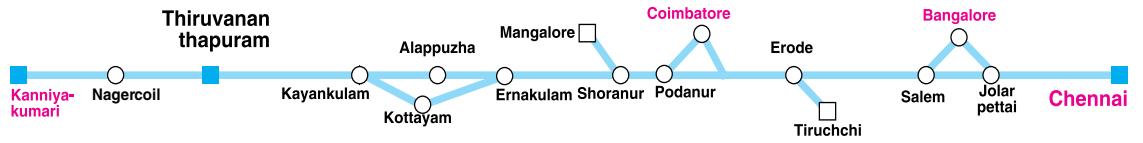

86A

TRAIN NAME	Thiruvananthapuram Korba Express	Thiruvananthapuram Gorakhpur/Indore/Ernakulam Barani Rapisagar Express	Kochuveli Hyderabad Sabari Express	Kanniyakumari Bangalore Express	Thiruvananthapuram New Delhi Kerala Express	Kochuveli Hubli Express	Thiruvananthapuram/Ernakulam Nizamuddin Express	Thiruvananthapuram Chennai Mail	Kochuveli Bangalore Express	Kanniyakumari/Tirunelveli/Jammui-Tawi/Himsagar Express	Kanniyakumari Dibrugarh Vivak Express	Thiruvananthapuram Bangalore Express	Thiruvananthapuram Chennai Express	Kollam Visakhapatnam Express	Kochuveli Yesvantpur Garib Rath Express	Coimbatore Chennai AC Duronto Express	Thiruvananthapuram Chennai AC Duronto Express	Kochuveli Yesvantpur AC Express	Thiruvananthapuram Guwahati Express	Ernakulam Palna Express	Madurai Dehradun/Chandigarh Express	
Train Number	16328	12512/16326/12522	17229	16525	12625	12778	12643/12645	12624	16316**	16317/16787	15905	16322	12698	18568*	12258	12244	22208	16562	12515	16309	12687/22687**	
Class of accommodation	2A,3A,SL,IP	2A/3A,SL,IP	2A,3A,SL,IP	2A,3A,SL,IP	2A,3A,SL,IP	2A,3A,SL,IP	2A,3A,SL,IP	1A,2A,3A,SL,IP	2A,3A,SL,IP	2A,3A,SL,IP	2A,3A,SL,IP	2A,3A,SL,IP	2A,3A,SL,IP	2A,3A,SL,IP	3A	EC,CC	1A,2A,3A	1A,2A,3A	2A,3A,SL,IP	2A,3A,SL,IP	2A,3A,SL,IP	
From Table No.									via 69												69A	
Days of departure at originating station	M,Th	Tu,W,Su/Sa,F	Daily	Daily	Daily	Th	Tu,Sa	Daily	Ex. W	F	Sa	W	Sa	F	M,W,F	Except Tu	W,Sa	F	Su	M,Tu	Su,W	
Tirunelveli Jn.	d									16.00												
415 Kanniyakumari	d			10.30						14.00	14.45											
399 Nagercoil Jn.	a,d			10.50 10.55						14.20 14.25	15.10 15.15											
328 Thiruvananthapuram Central	a,d	05.45	06.15	07.15	12.50 13.00	11.15		14.45	14.30	15.50 16.00	16.50 16.55	16.35	20.20				21.30			12.50		
Kochuveli	d			07.15			12.50			16.50					17.00				12.50			
263 Kollam Jn.	a,d	06.40 06.45	07.10 07.15	08.15 08.20	14.10 14.15	12.15 12.20	13.45 13.50	15.45 15.50	15.30 15.35	17.45 17.50	17.00 17.05	17.55 18.00	17.30 17.35	21.18 21.23	21.00	17.55 18.00			13.45 13.50	13.45 13.50		
167 Kottayam	a,d	08.30 08.35		10.15 10.20	16.20 16.25	14.05 14.10	15.35 15.40		17.28 17.33	19.00 19.05	19.55 20.00		22.50 22.55	22.50 22.55	19.55 20.00				15.35 15.40	15.35 15.40		
Alappuzha	a,d		08.40 08.43					17.12 17.15		19.20 19.23			19.20 19.23									
107 Ernakulam Jn.	a,d		10.00 10.10			15.45 15.55		18.50 19.00		20.35 20.40			20.35 20.40								17.10	
104 Ernakulam Town	a,d	10.10 10.15		11.50 11.55	17.45 17.50		17.00 17.05		19.10 19.15		20.30 20.40	21.10 21.15		00.20 00.25	00.20 00.25	21.10 21.15			17.00 17.05	17.00 17.05		
32 Thirur	a,d	11.47 11.50	11.47 11.50	13.12 13.15	19.22 19.25	17.17 17.20	18.32 18.35	20.17 20.20	20.32 20.35	21.55 21.58	22.10 22.13	22.42 22.45	21.55 21.58	01.57 02.00	01.47 01.50	22.42 22.45			18.17 18.20	18.32 18.35	18.32 18.35	
0 Shoranur Jn.	a,d	12.55 13.05	12.55 13.05	14.15 14.25																		
53 Palakkad Jn.	a,d	14.00 14.05	14.00 14.05	15.15 15.20	21.25 21.30	18.35 18.40	20.05 20.10	21.45 21.50	22.05 22.10	23.35 23.40	00.05 00.10	00.20 00.25	23.35 23.40	03.35 03.40	03.35 03.40	00.20 00.25			19.45 19.50	20.05 20.10	20.05 20.10	
93 Podanur Jn.	d					21.20							04.50									
99 Coimbatore Jn.	a,d	15.20 15.25	15.20 15.25	16.30 16.35	22.50 22.55	20.00 20.05		23.40 23.45		01.00 01.05	01.20 01.25	01.40 01.45	01.00 01.05		05.00 05.05	01.40 01.45	15.20		21.12 21.15	21.35 21.40	21.35 21.40	
149 Tiruppur	d	16.10	16.10	17.20	23.40	20.50	22.00	00.30		02.10	02.30	01.50		06.05					22.00	22.30	22.30	
199 Erode Jn.	a,d	17.05 17.15	17.05 17.15	18.20 18.30	00.30 00.35	21.50 22.00	22.40 22.45	01.15 01.20	00.45 00.50	02.35 02.40	03.25 03.35	03.15 03.20	02.35 02.40	05.55 06.00	06.55 07.00	03.15 03.20			22.40 22.45	23.20 23.25	23.20 23.25	02.55 03.05
268 Salem Jn.	a,d	18.05 18.10	18.05 18.10	19.25 19.30	01.25 01.30	22.55 23.00	23.40 23.45	02.15 02.20	01.42 01.45	03.35 03.40	04.20 04.25	04.12 04.15	03.35 03.40	06.50 06.55	07.55 08.00	04.12 04.15			23.40 23.45	00.20 00.25	00.20 00.25	03.55 04.00
Banaswadi	d														08.30