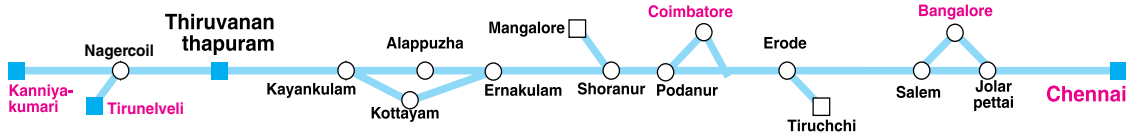

86A