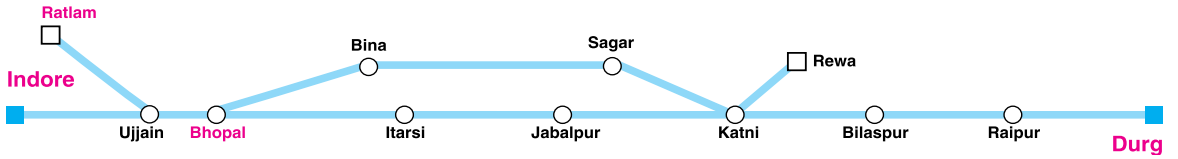

43

TRAIN NAME			Jaipur Bhopal/ Indore Express	Jabalpur Rewa Intercity Express	Habibganj Jabalpur Intercity Express	Ahmedabad Kolkata Express	Valsad Puri (via Bhopal Katni)	Bhopal Damoh Rajya Rani Express	Indore Habibganj AC Double Decker Express (via Dewas Maksi)	Indore Bhopal AC Double Decker Express (via Ujjain)	Indore Rewa Express
Train Number			19711	11451	22187$	19413	22909	22161	22184*	22186*	11704
Class of accommodation			3A SL,II	2S,II	CC 2S,II	2A,3A SL,II	2A,3A SL,II	CC, 2S,II	CC	CC	CC 2S,II
From Table No.			54			54	3A				
Days of departure at originating station			Daily	Daily	Daily	W	Th	Daily	Daily	Daily	Tu,F,Sa
Km.	Ratlam	a d	05.25 05.50			23.25 23.50	03.05 03.15				
0	Indore	d							19.20	10.00	04.00
	Dewas	a d							20.01 20.03	10.36 10.38	04.46 04.58
80	Ujjain	a d	07.30 07.40			01.35 01.45	04.55 05.05			11.25 11.45	06.15 06.30
	Dewas	a d				...				...	...
	Maksi	a d	08.19 08.21				05.39 05.40		20.46 20.48	...	...
0	Indore	a	10.20								
264	Bhopal	a d	11.25			06.45 07.25	08.00 08.10	17.55	22.55 23.00	14.05	
270	Habibganj	a d			05.30		...		23.20		
403	Bina	a d				09.35 09.40		19.55 20.00			12.50 12.55
478	Sagour	a d				10.57 11.02		21.17 21.20			14.10 14.15
555	Damoh	a d				12.20		22.45			15.20
689	Katni Murwara	a d				14.40 15.00					
354	Itarsi	a d			07.05 07.15		10.05 10.20				
421	Pipariya	d			08.10		...				
512	Narsingpur	a d			09.18 09.20		...				
600	Jabalpur	a d		17.05	10.50		14.05 14.15				
691	Katni	a d		18.27 18.30			15.40 16.00				17.50 18.00
789	Satna	a d		20.00 20.10							20.30 20.40
858	Anuppur	a d					19.00 19.05				
1009	Bilaspur	a d					21.40 21.55				
831	Rewa	a		21.40							22.30
1157	Durg	a									
Days of arrival at destination station			Daily	Daily	Daily	F	Sa	Daily	Daily	Daily	W,Sa,Su
To Table No.						73	78